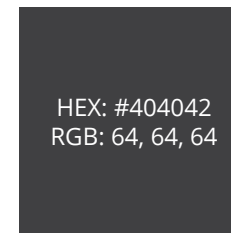

Tints

10

HEX #353946 RGB 53, 56, 70 HSL 229.41, 13.82%, 24...	HEX #474b5e RGB 71, 75, 94 HSL 229.57, 13.94%, 32...	HEX #5a5f77 RGB 90, 95, 119 HSL 229.66, 13.88%, 40...	HEX #6c73ff RGB 108, 115, 143 HSL 228, 13.94%, 49.22%	HEX #848aa2 RGB 132, 138, 162 HSL 228, 13.89%, 57.65%
HEX #9da1b5 RGB 157, 161, 181 HSL 230, 13.95%, 66.27%	HEX #b5b9c7 RGB 181, 185, 199 HSL 226.67, 13.85%, 74...	HEX #cedda RGB 206, 208, 218 HSL 230, 13.95%, 83.14%	HEX #e6e9ec RGB 230, 232, 236 HSL 220, 13.64%, 91.37%	HEX #ffffff RGB 255, 255, 255 HSL 0, 0%, 100%

Imagegry

Current & Proposals

armbian

Imagery: Low Poly Penguin

armbian

- Low Poly Penguin 01 (front view) - NicoD
- White background
- Medium Gray background
- Penguin Colors
 - Dark Gray 02
 - Medium Gray 02
 - Orange 01
 - Red 02